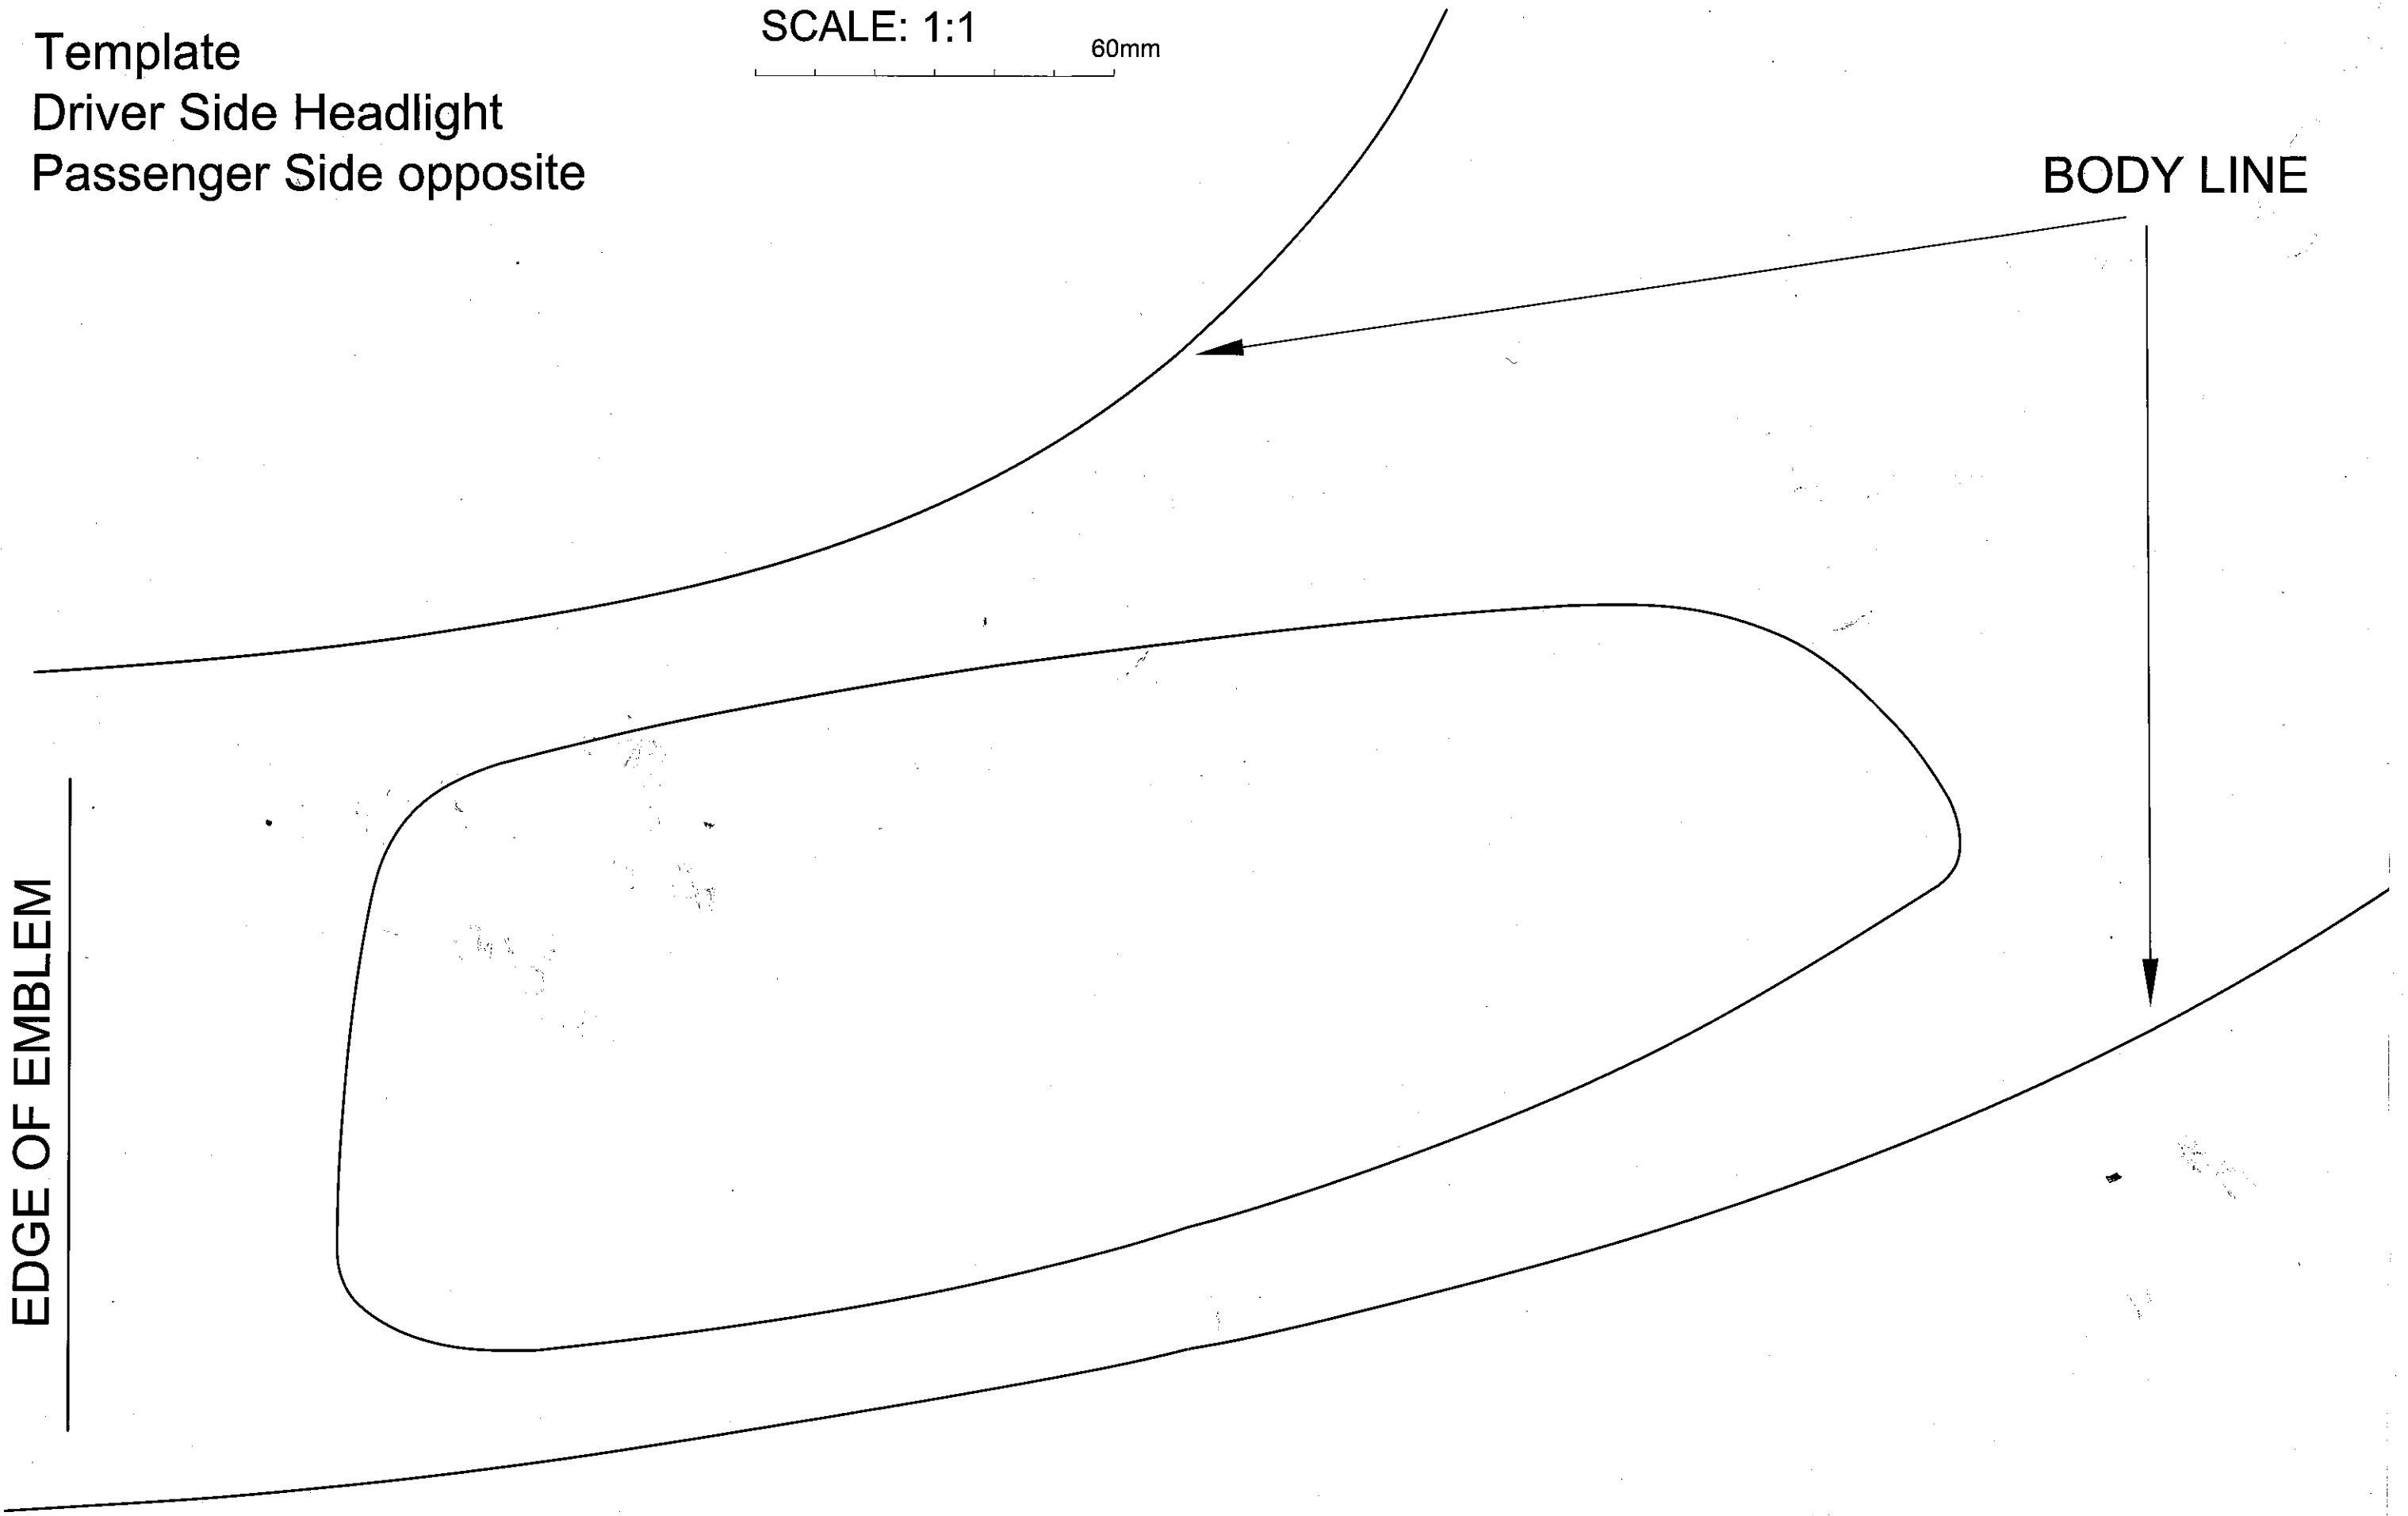

Template
Driver Side Headlight
Passenger Side opposite

SCALE: 1:1
60mm

BODY LINE

EDGE OF EMBLEM