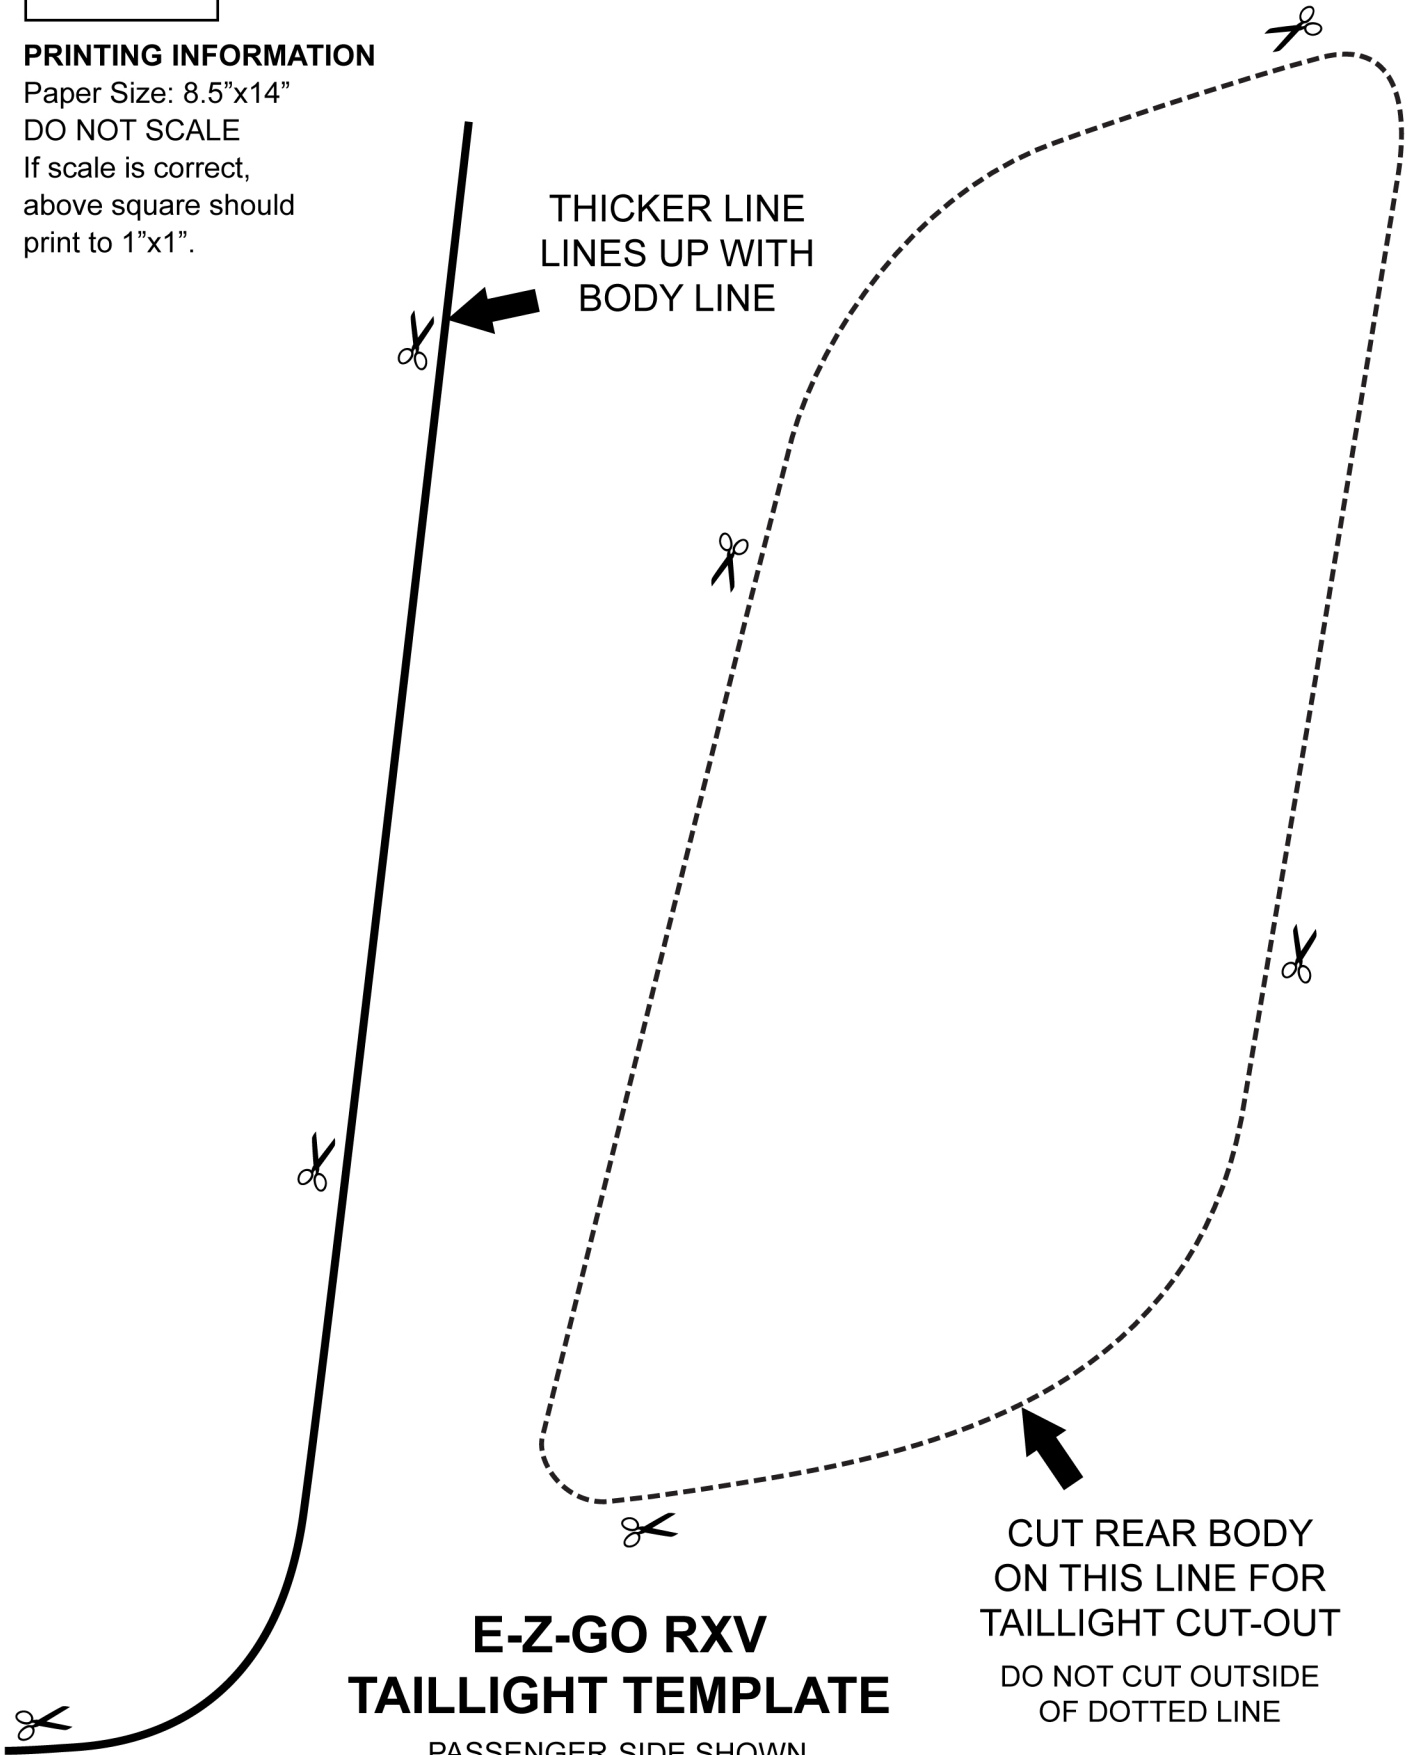

PRINTING INFORMATION

Paper Size: 8.5"x14"

DO NOT SCALE

If scale is correct,
above square should
print to 1"x1".

**E-Z-GO RXV
TAILLIGHT TEMPLATE**

PASSENGER SIDE SHOWN
DRIVER OPPOSITE