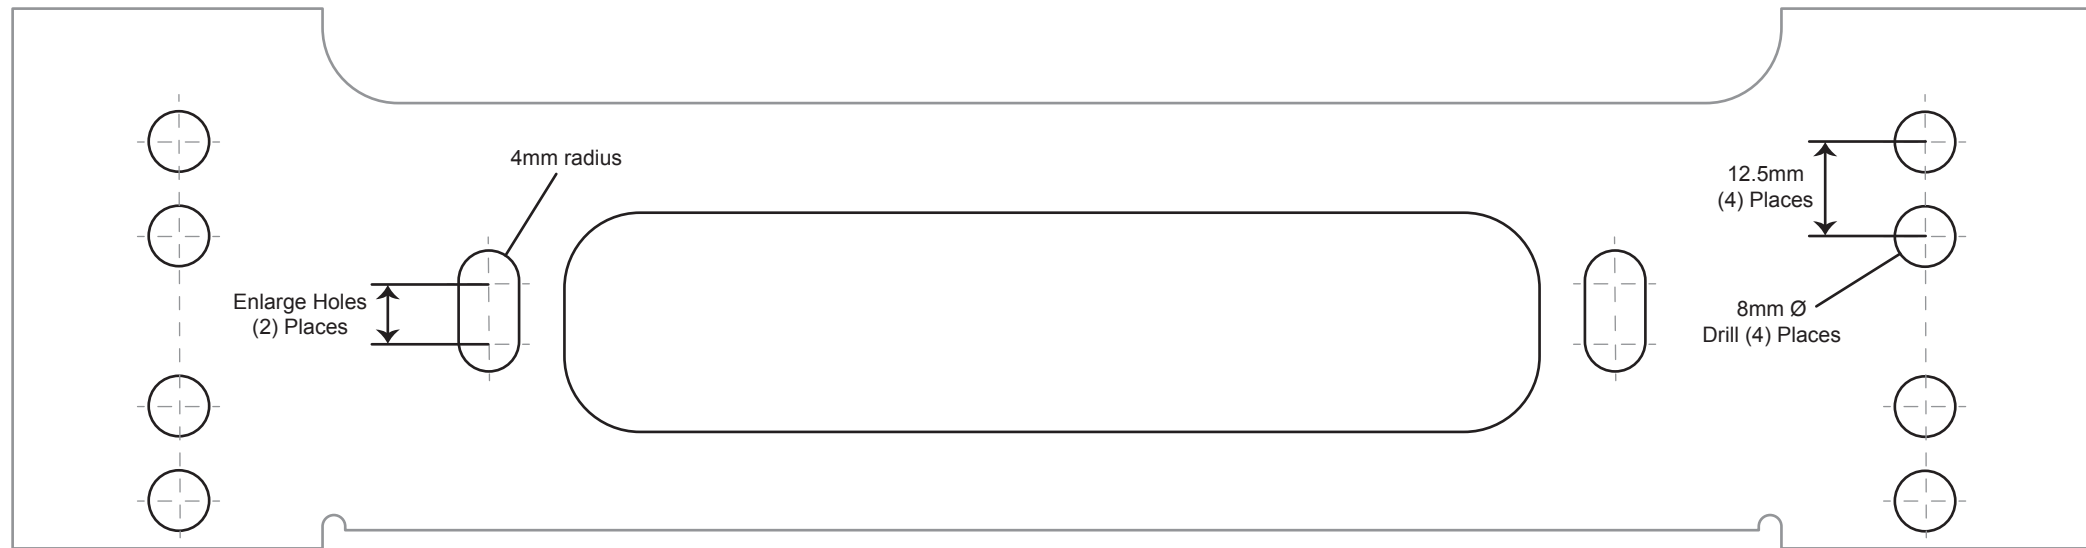

# LGT-340L/LB for PRECEDENT TEMPO HEADLIGHT BRACKET TEMPLATE

## PRINTING INFORMATION

Paper Size: 8.5"x14"

DO NOT SCALE

If scale is correct,  
above square should  
print to 1"x1".